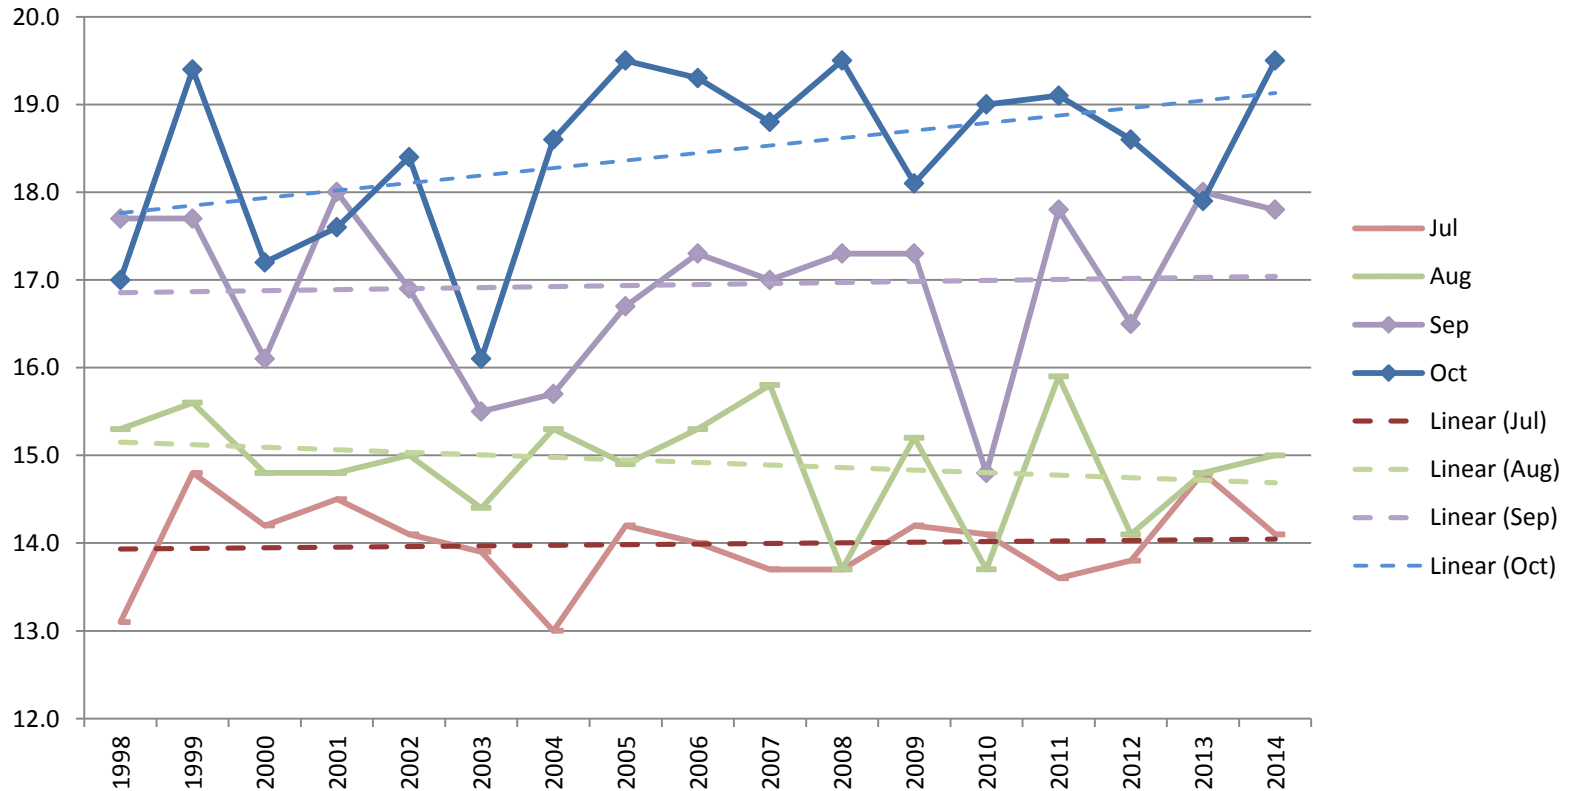

## Winter

# Wonthaggi temperature records

1998 – 2014

Mean monthly minimums  
late winter & early spring

# Wonthaggi temperature records

1998 – 2014

Mean monthly maximums  
late winter & early spring

# Apple flowering dates are getting earlier