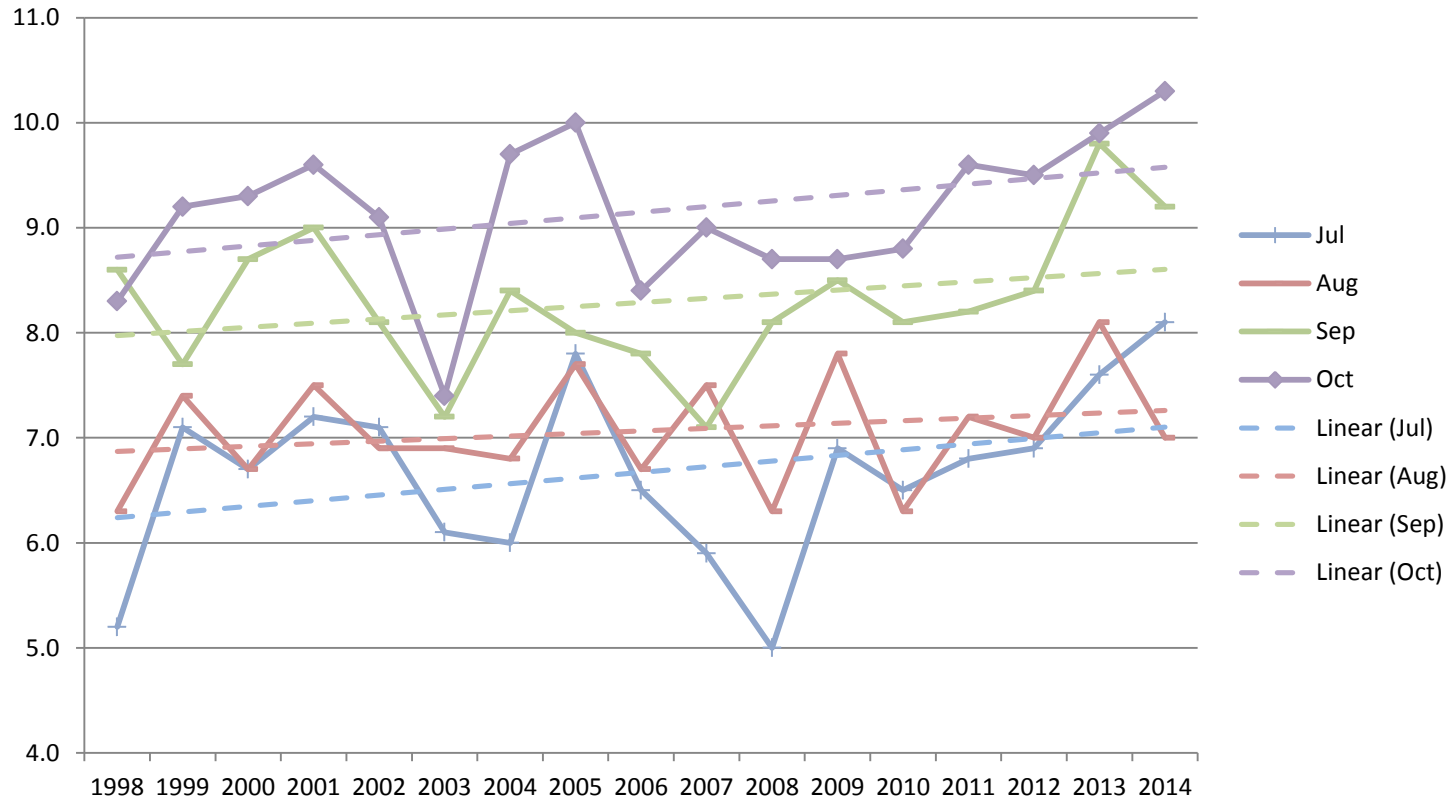

Wonthaggi temperature records

1998 – 2014

Mean monthly minimums
late winter & early spring