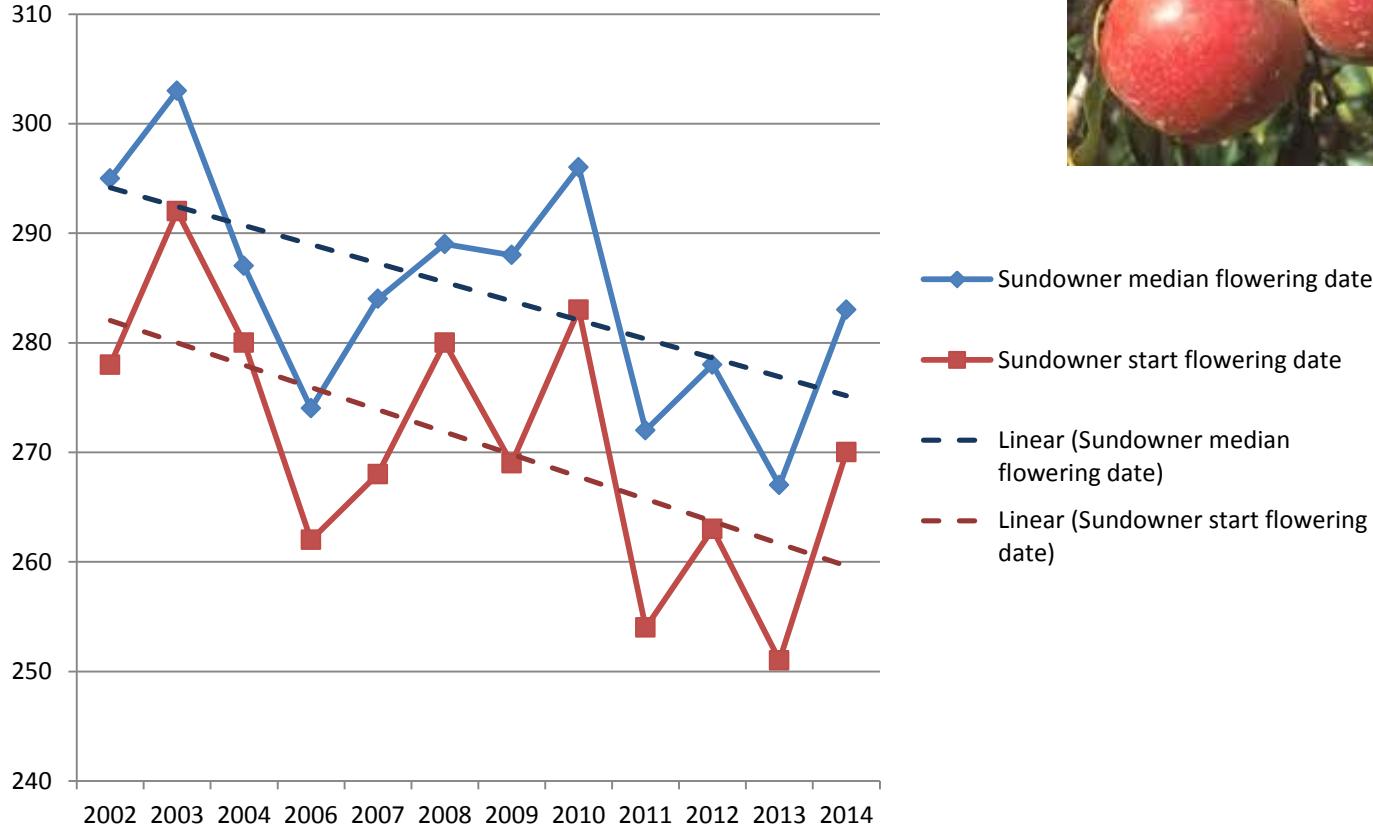

Apple flowering dates are getting earlier

Sundowner