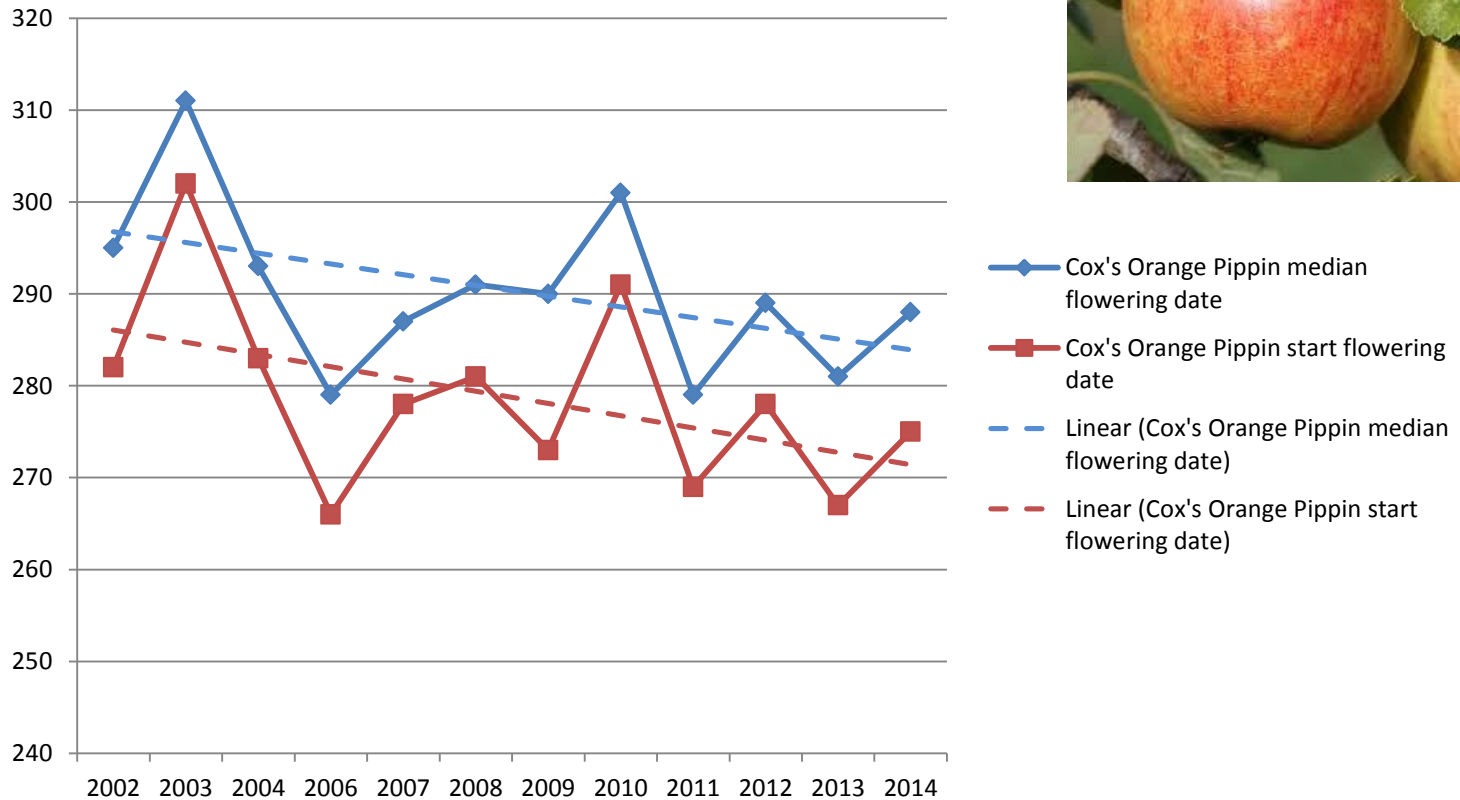

Apple flowering dates are getting earlier

Cox's Orange Pippin